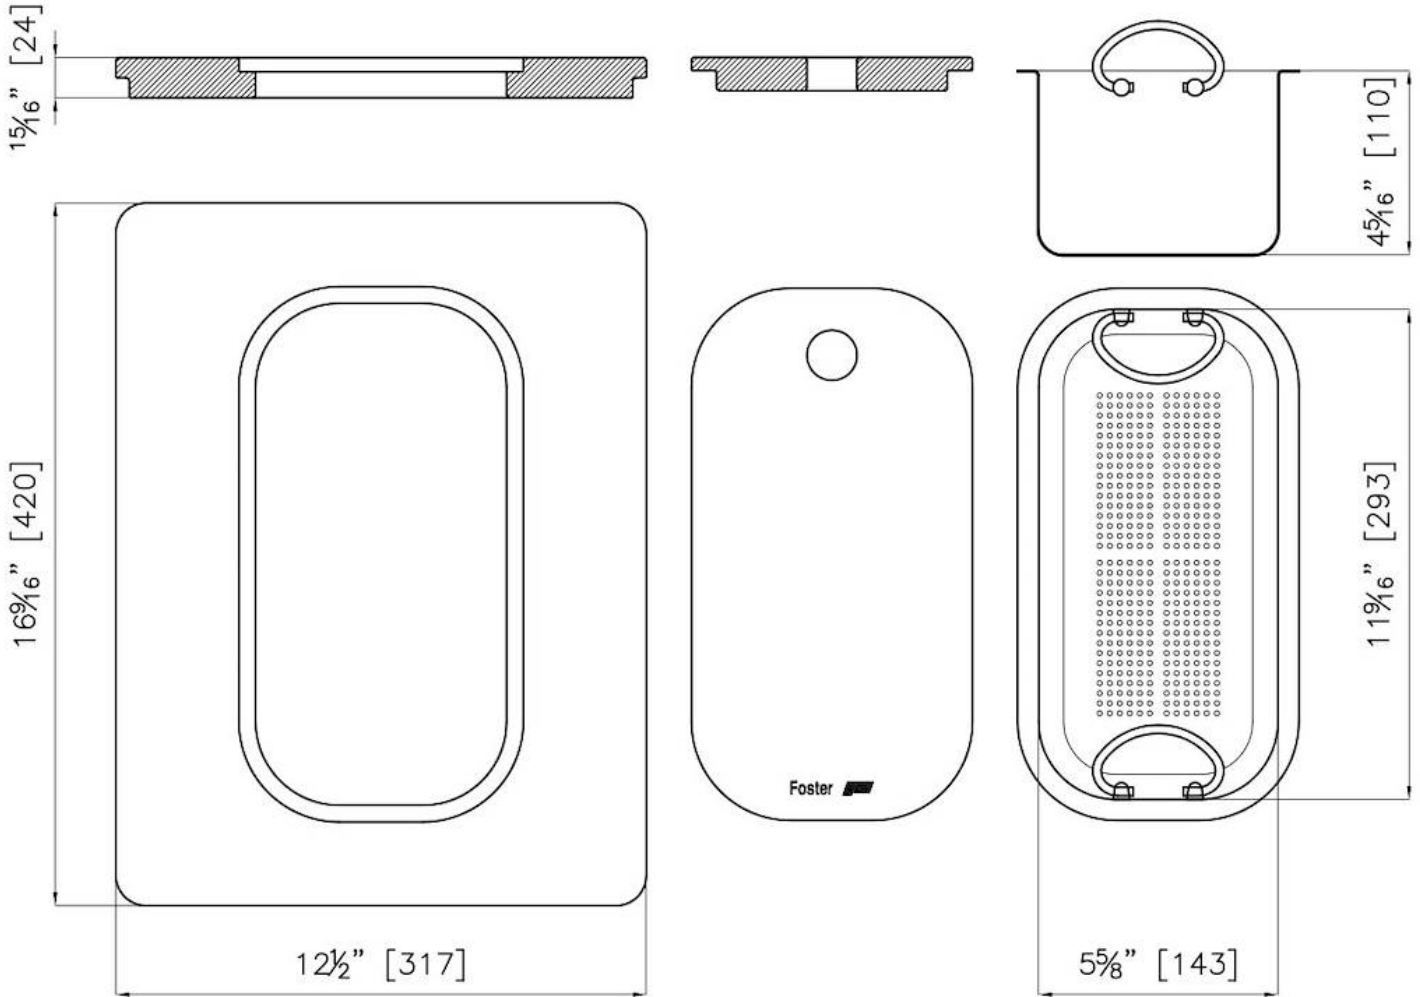

PLANCHE DE DECOUPE DOUBLE IROKO

Accessories e Complements

Code: A644 F44

PLANCHE DE DECOUPE DOUBLE

DETAILS

Material Iroko Wood

Sink accessories Wooden cutting boards

Dimensions 31,7x42 cm

TECHNICAL DATA

GALLERY